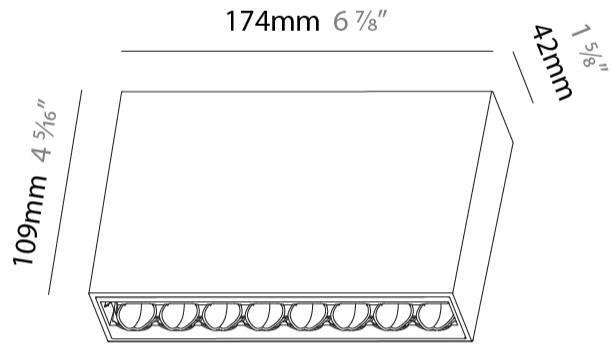

GENERAL

Series: Magiq Hollow Wallwash
Subseries: Magiq Hollow Wallwash
Brand: Prolight
Division: Architectural
Mounting Type: Surface
Mounting Location: Ceiling
Subcategory: Wallwash

PHYSICAL

Shape: Rectangle
Length (mm): 174
Length (in): 6 ⁷/₈
Width (mm): 42
Width (in): 1 ⁵/₈
Height (mm): 109
Height (in): 4 ⁵/₁₆
Light Distribution: Direct

Fixture Finish: SSR / BKV / CWI / CRY / HAB / UFT / ITA / RUA / FTG / MYG / LOD / PUS / FRO / FUP / KIA / POP / BLS / SPG / MEY / GOH / GUM / CHC / COM / ABZ / JAG / OBR / MOS / ROR

Holder Finish: WHI / BLK
Fixture Material: Aluminum Die Cast

ELECTRICAL

Lamp Type: LED (Zhaga Standard)
Input Wattage (W): 19
Total Output Wattage (W): 17.3
Dimming: Tri-Mode (Non-Dimming and Phase Dimming (120Vac only) and 0-10V Dimming)
Driver Included: Yes
Driver Location: Integrated
Driver Type: Constant Current - Universal
Driver Class: Class 1
Input Voltage (V): 120 - 277
Constant Current (MA): 700mA

LED

Number of LEDs: 4
Color Temperature (°K): 2700 / 3000 / 3500 / 4000
Max. Delivered Lumen (lm): 1270 / 1270 / 1513 / 1544
Nominal Lumen (lm): 1492 / 1492 / 1778 / 1814
CRI: >90 CRI
Efficiency (%): 80
Lamp Life (hrs): 50000

OPTICAL

Adjustability: Fixed

RATINGS AND CERTIFICATIONS

Certified By: Certified for North American Standards
IP rating: IP20