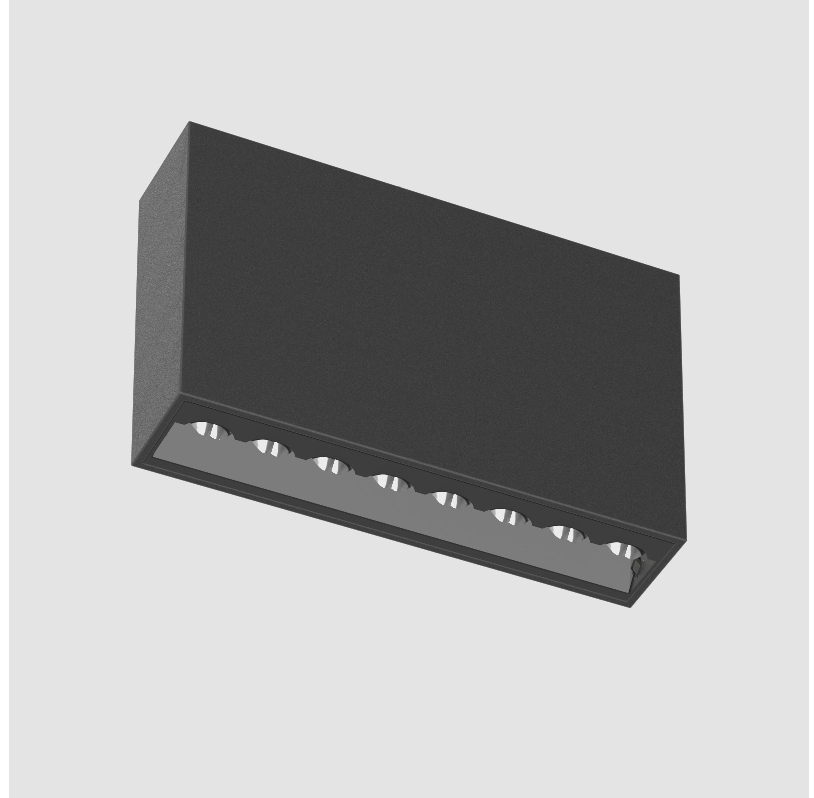

MAGIQ HOLLOW WALLWASH SURFACE

A3D187-

base number Color Finish Finishes
 Temperature Options (Diamond)

- To build a product code in our configurator select the specify button on the base model # product page
- To build a manual product code on this datasheet choose from the options listed below in blue font and add the suffix to the base model #

GENERAL

Series: Magiq Hollow Wallwash
 Subseries: Magiq Hollow Wallwash
 Brand: Prolight
 Division: Architectural
 Mounting Type: Surface
 Mounting Location: Ceiling
 Subcategory: Wallwash

PHYSICAL

Shape: Rectangle
 Length (mm): 174
 Length (in): 6 ⁷/₈
 Width (mm): 42
 Width (in): 1 ⁵/₈
 Height (mm): 109
 Height (in): 4 ⁵/₁₆
 Light Distribution: Direct

OPTICAL

Adjustability: Fixed

RATINGS AND CERTIFICATIONS

Certified By: Certified for North American Standards
 IP rating: IP20

MAGIQ HOLLOW WALLWASH SURFACE

A3D187-

PROJECT

TYPE

GENERAL

Series: Magiq Hollow Wallwash
 Subseries: Magiq Hollow Wallwash
 Brand: Prolicht
 Division: Architectural
 Mounting Type: Surface
 Mounting Location: Ceiling
 Subcategory: Wallwash

PHYSICAL

Shape: Rectangle
 Length (mm): 174
 Length (in): 6 7/8
 Width (mm): 42
 Width (in): 1 5/8
 Height (mm): 109
 Height (in): 4 5/16
 Light Distribution: Direct
 Fixture Finish: SSR / BKV / CWI / CRY / HAB / UFT / ITA / RUA / FTG / MYG / LOD / PUS / FRO / FUP / KIA / POP / BLS / SPG / MEY / GOH / GUM / CHC / COM / ABZ / JAG / OBR / MOS / ROR
 Holder Finish: WHI / BLK
 Accent Finish: SSR / BKV / CWI / CRY / HAB / LAG / UFT / ITA / RUA / RUR / MIC / FTG / MYG / TWT / LOD / PUS / FRO / FUP / KIA / POP / BLS / SPG / MEY / GOH / GUM / CHC / COM / ABZ / JAG
 Fixture Material: Aluminum Die Cast